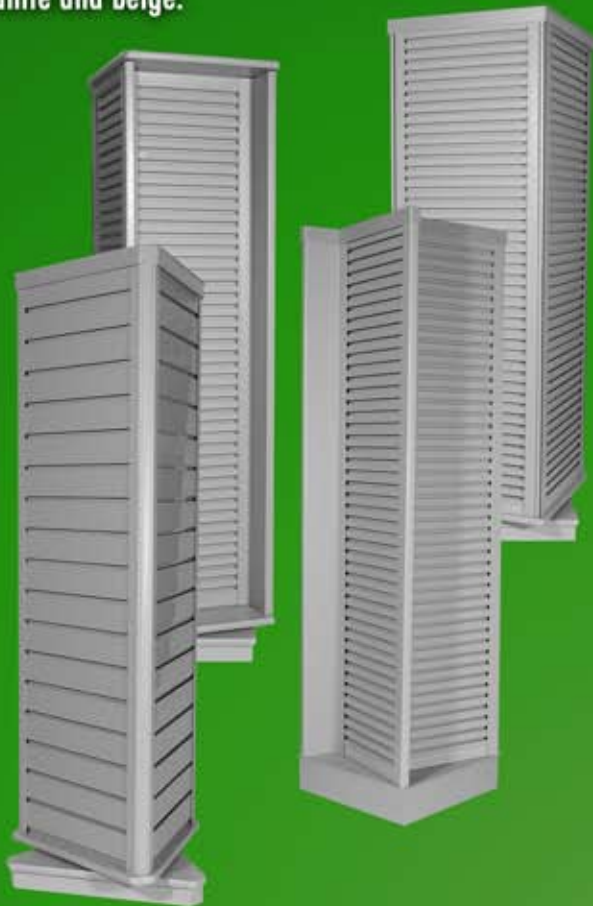

Square display

Triangle display

Pinwheel display

DISPLATRIX™

Displatrix is an excellent "knock down" system to create fabulous p.o.p. displays and is approved by all national retail chains.

All Displatrix displays are easy to assemble and no tools are required!

Displatrix is available in 3" o.c. slotwall or 1.25" o.c. slotwall and stocked in 5 colours - white, black, grey, granite and beige.

Available in several shapes and sizes!

Custom bases available

Assembles in minutes!