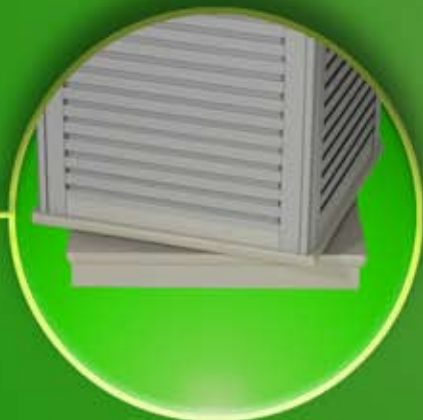

Square display

Triangle display

Pinwheel display

DISPLATRIX™

Displatrix is an excellent "knock down" system to create fabulous p.o.p. displays and is approved by all national retail chains.

All Displatrix displays are easy to assemble and no tools are required!

Displatrix is available in 3" o.c. slotwall or 1.25" o.c. slotwall and stocked in 5 colours - white, black, grey, granite and beige.

Available in several shapes and sizes!

Custom bases available

Assembles in minutes!